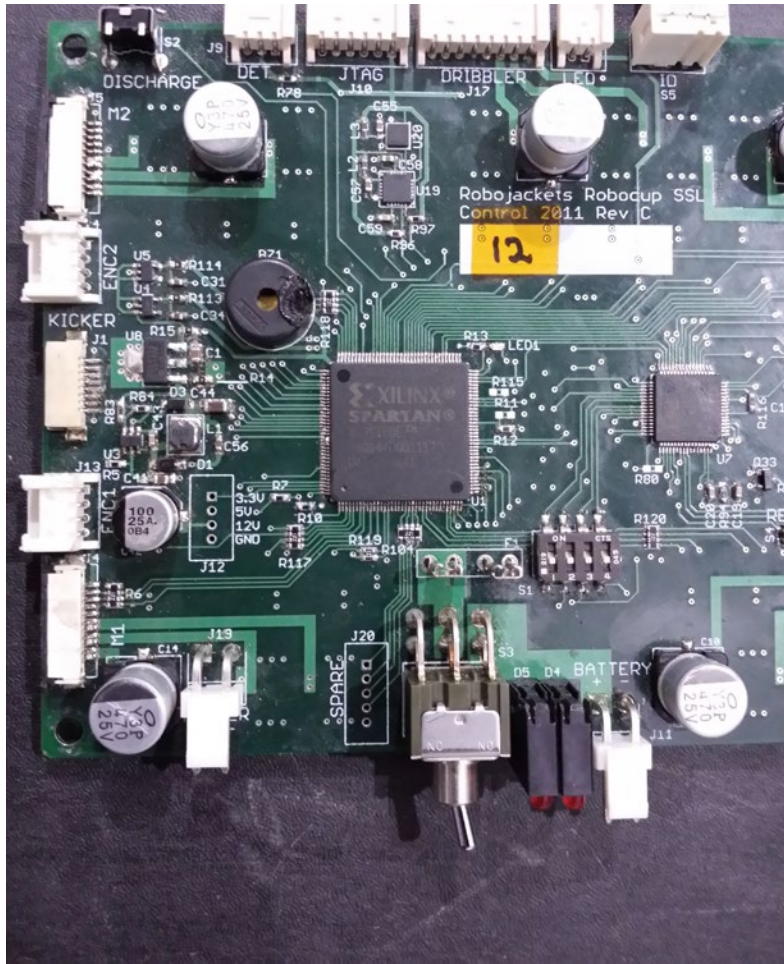

RoboCup *Electrical*

Georgia Institute of Technology

Control Board Images
2011 Rev c

P-Channel
N-Channel
Driver