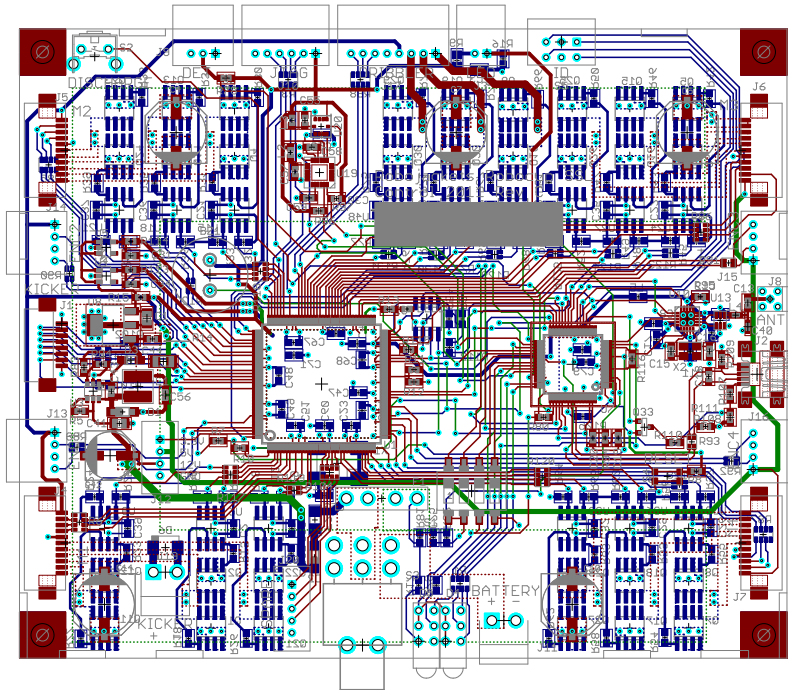

RoboCup *Electrical*

Georgia Institute of Technology

Control Board Images
2011 Rev c

P-Channel
N-Channel
Driver