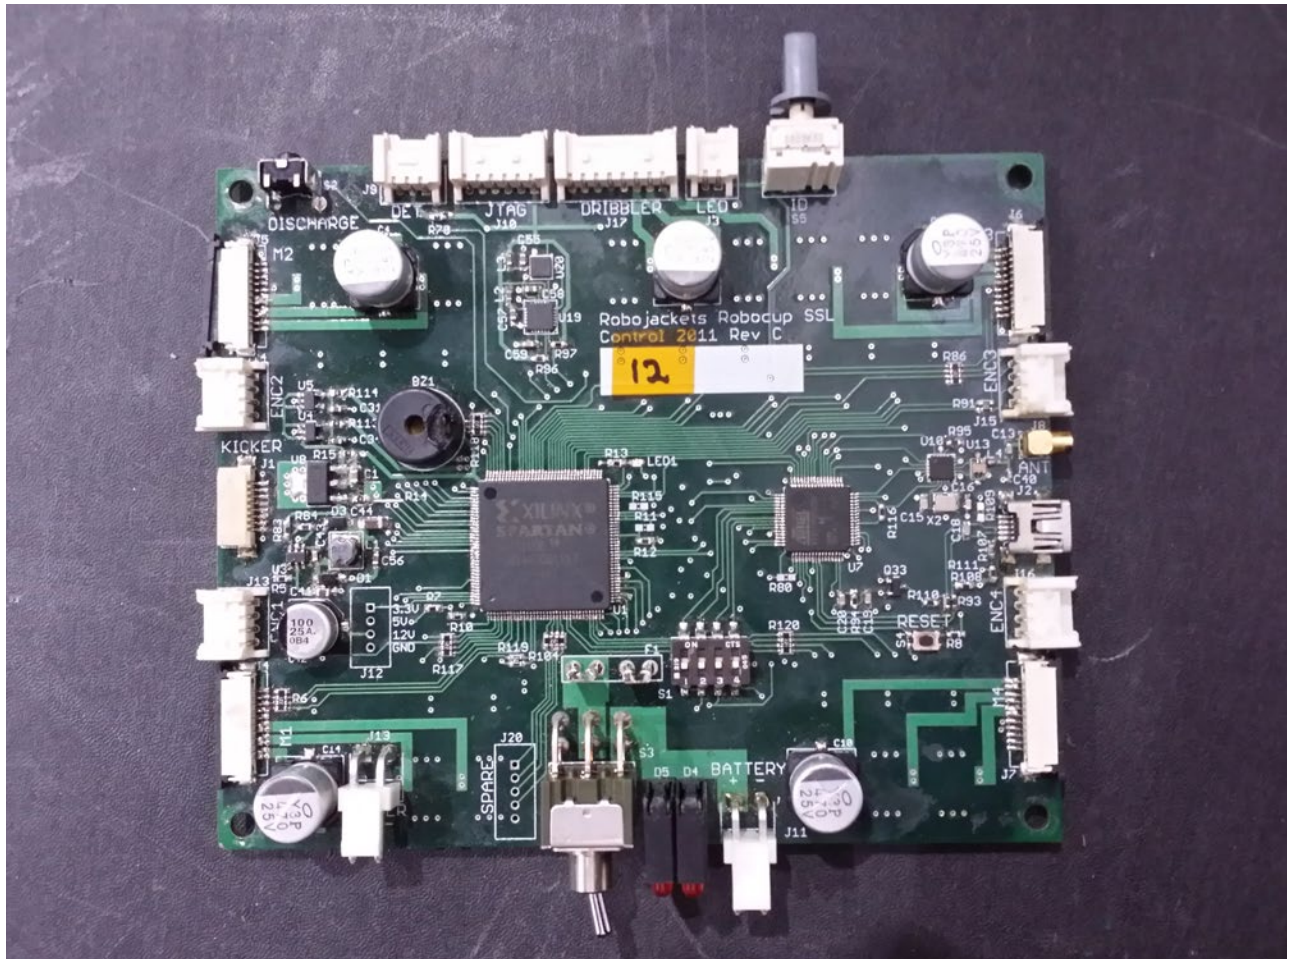

RoboCup *Electrical*

Georgia Institute of Technology

Control Board Images
2011 Rev c

P-Channel
N-Channel
Driver